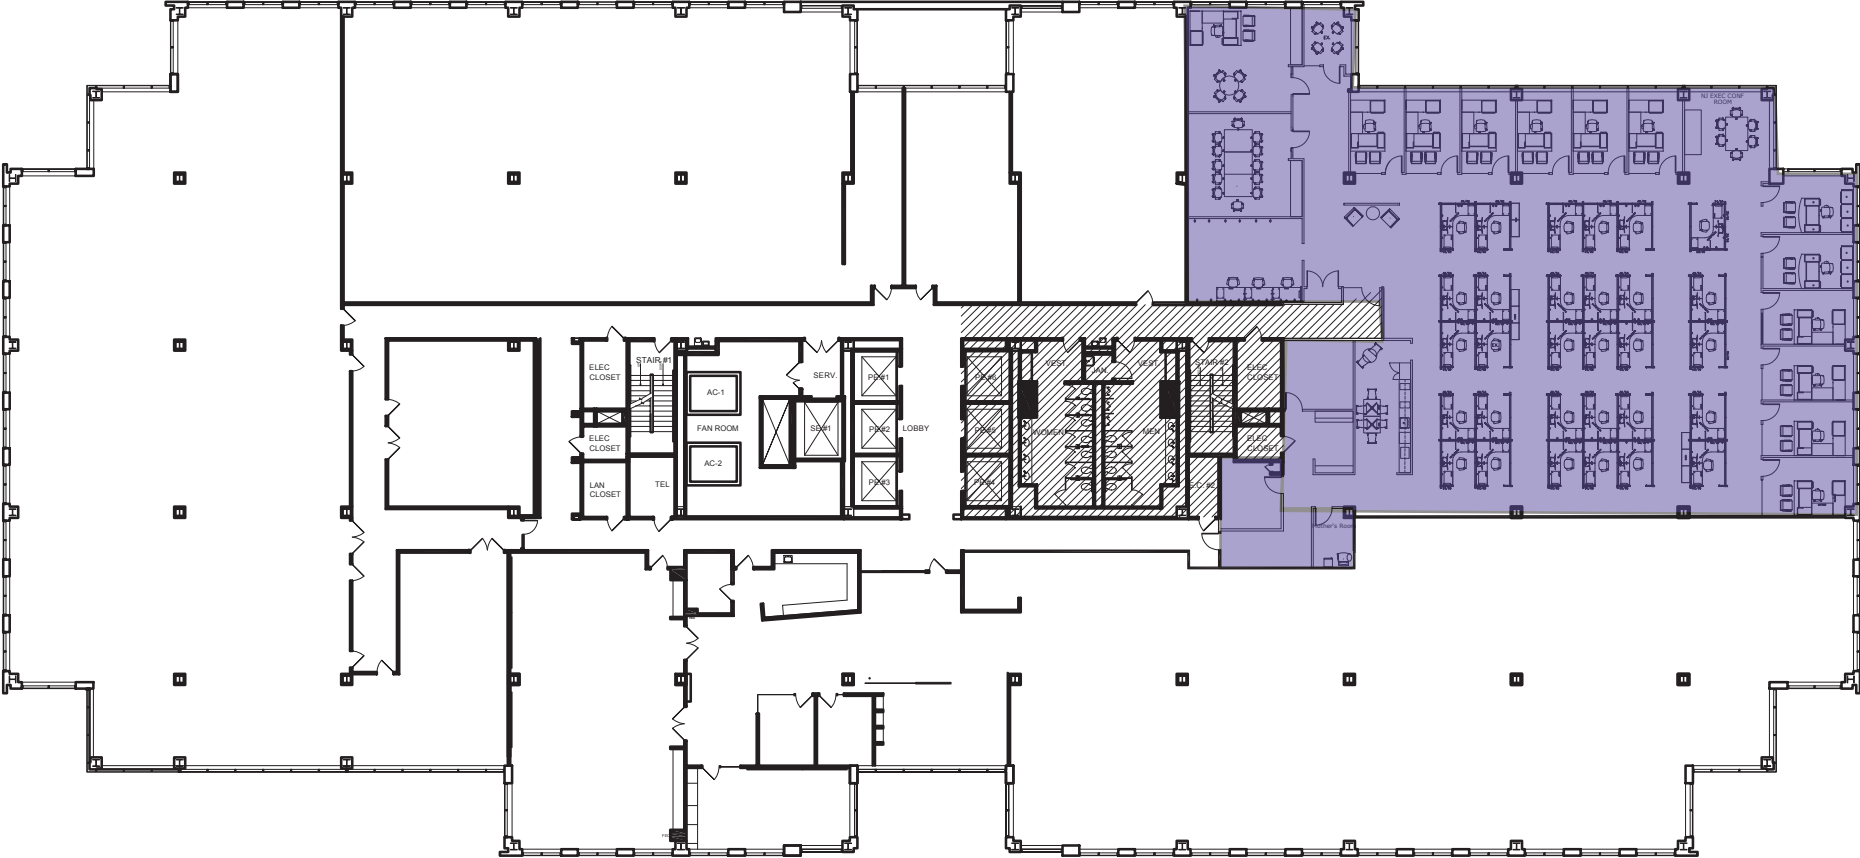

# 194 Wood Avenue South, Iselin, NJ

Sixth floor - 11,375 sf

For further information, please contact:

**Jeffrey L. Heller, SIOR**, Principal & Managing Director  
D +1 973 753 1100 | C +1 973 699 4987  
jeff.heller@avisonyoung.com