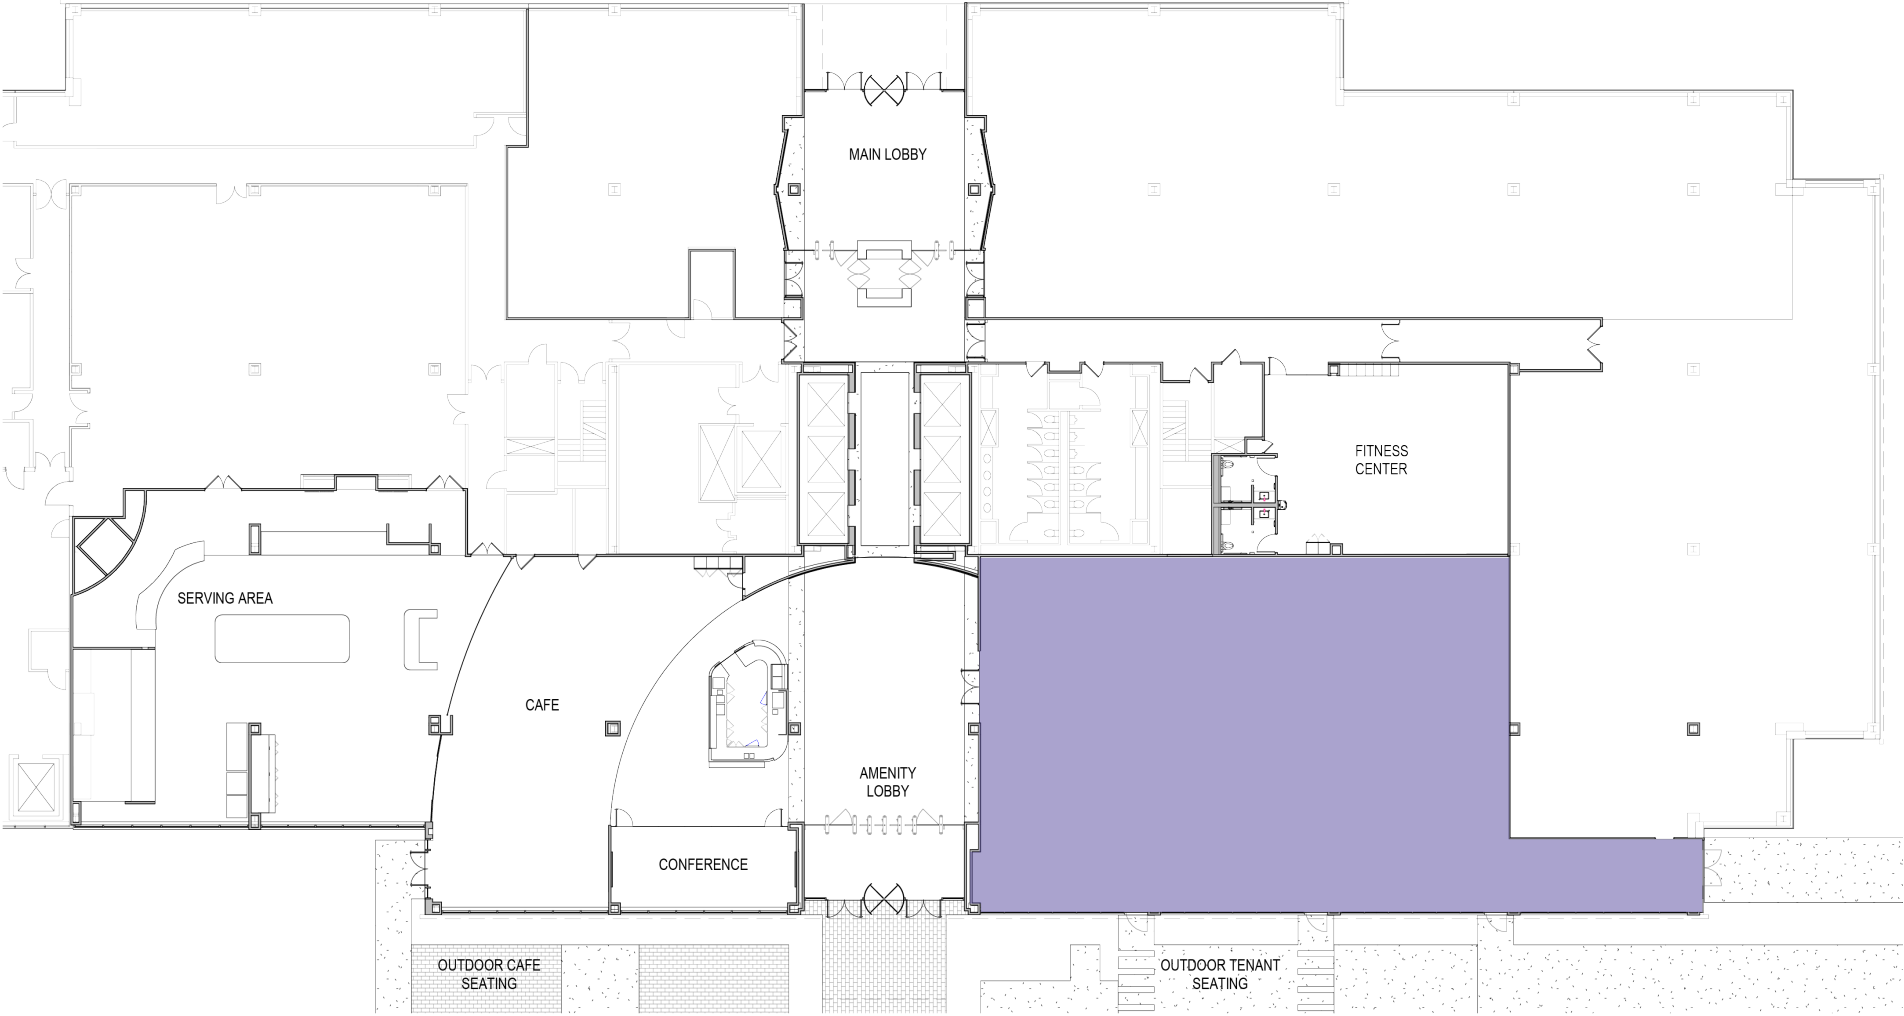

194 Wood Avenue South, Iselin, NJ

First floor – 6,755 sf

For further information, please contact:

Jeffrey L. Heller, SIOR, Principal & Managing Director
D +1 973 753 1100 | C +1 973 699 4987
jeff.heller@avisonyoung.com